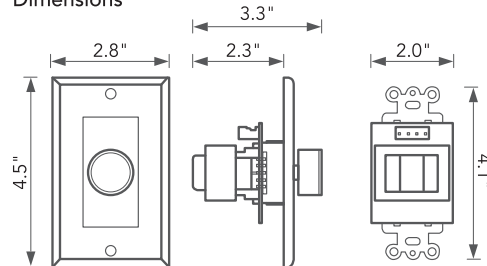

Dimensions

OWI Incorporated
17141 Kingsview Ave.,
Carson, CA 90746 U.S.A.
ph.: 310.515.1900
toll free: 800.638.1694
fax: 310.515.1606
email: info@owi-inc.com

www.owi-inc.com
Specification sheets available for download
owi-inc.com/speakers-accessories