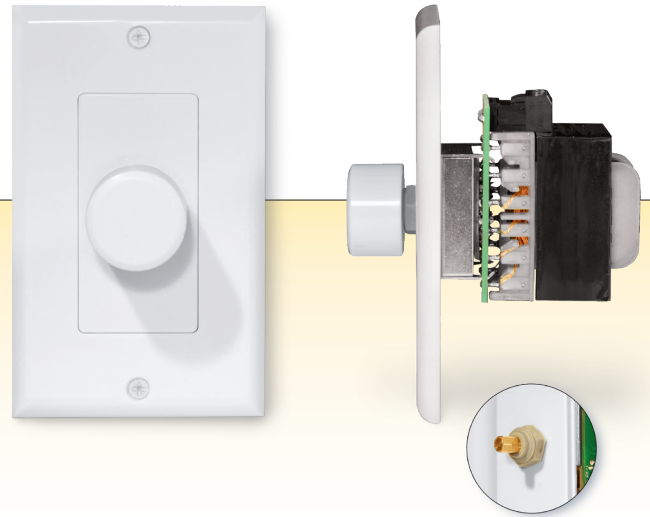

NEW

Waterproof Nut

70 V SPEAKER LEVEL MONO VOLUME CONTROL

PERFECT ACCESSORY FOR OWI 70 VOLT SPEAKERS

Features:

- Waterproof Volume Control
- 100 Watt Capability
- Wall Mounted – Fits into a Single Gang Box (US)
- Quiet, Reliable Performance
- Decora Face Plate and Knob (Ships with 1 ea. White, Ivory, and Almond Colors)

Specifications:

MODEL NUMBER	WRVC100-70V-W
Description	Mono Volume Control
Maximum Speaker Load (@ 70 Volts)	100 W
Frequency Response	20 - 20 KHz
Total Harmonic Distortion	<1%
Dimensions (Face Plate)	2.8"W x 4.5"H
Dimensions (Control)	2.0"W x 4.1"H x 2.3"D (3.3"D with Knob attached)
Wire Connector	Removable Screw Clamp, up to 12-Gauge Wire
Rotary Switch	11-Position Rotary Volume Control Attenuation with Make-Before Break Contacts
Attenuation Levels	OFF, 2 Steps @ 6 dB, 7 Steps @ 3 dB, ON
Mounting	Fits Most Standard Electrical Junction Boxes
Color - Face Plate and Knob	1 Ea. White, Ivory and Almond Colors
Warranty	1 Year